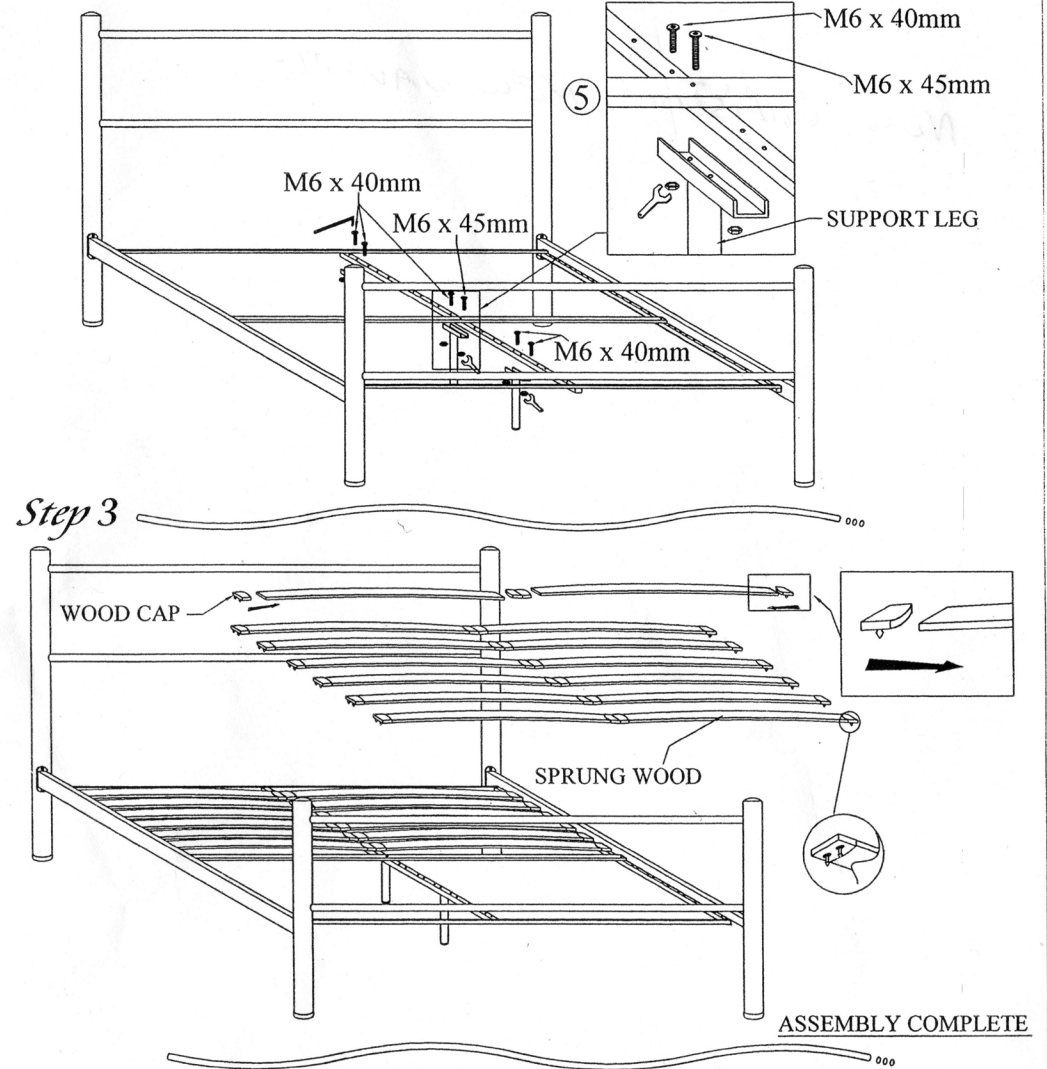

MODEL :METAL POST / SPRUNG WOOD BED BASE

SIZE :SMALL DOUBLE / DOUBLE / QUEEN / KING SINGLE / KING BED

ASSEMBLY INSTRUCTION

Part List							Hardware								
HEAD BOARD	FOOT BOARD	SIDE RAIL	CROSS RAIL	CENTRE RAIL	SUPPORT LEG	SPRUNG WOOD	WOOD CAP	WOOD CAP	M6 X 45mm	M6 X 40mm	M6 X 25mm	M6 HEX NUT	SPANNER	ALLEN KEY M4	
1 pcs	1 pcs	2 pcs	3 HOLE 3 pcs	1 pcs	3 pcs	24 pcs	24 pcs	12 pcs	3 pcs	11 pcs	8 pcs	14 pcs	1 pcs	1 pcs	

***CAUTION!**
Do not tighten bolts and screws until completely assembled !