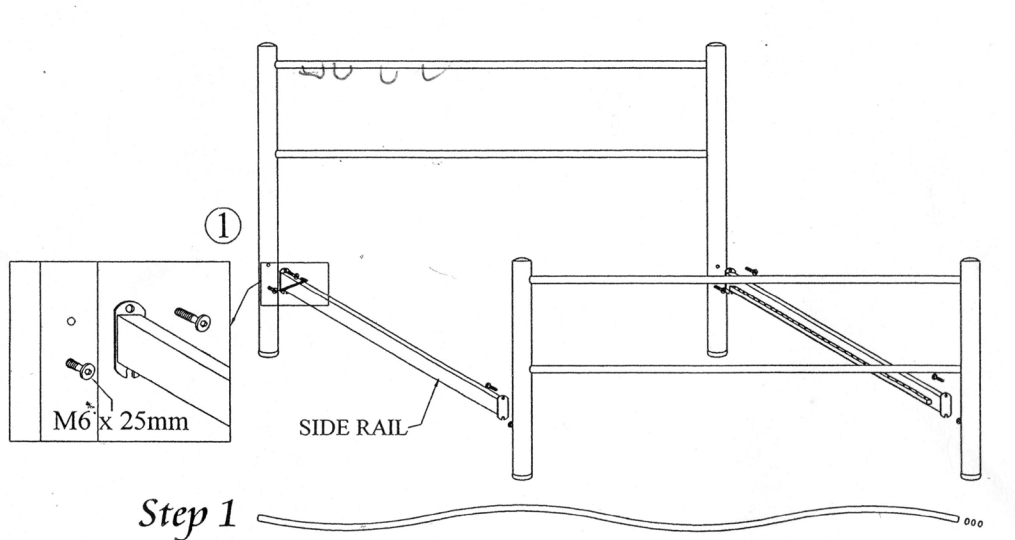

MODEL :METAL POST / SPRUNG WOOD BED BASE

SIZE :SMALL DOUBLE / DOUBLE / QUEEN / KING SINGLE / KING BED

ASSEMBLY INSTRUCTION

Part List							Hardware								
HEAD BOARD	FOOT BOARD	SIDE RAIL	CROSS RAIL	CENTRE RAIL	SUPPORT LEG	SPRUNG WOOD	WOOD CAP	WOOD CAP	M6 X 45mm	M6 X 40mm	M6 X 25mm	M6 HEX NUT	SPANNER	ALLEN KEY M4	
1 pcs	1 pcs	2 pcs	3 HOLE 3 pcs	1 pcs	3 pcs	24 pcs	24 pcs	12 pcs	3 pcs	11 pcs	8 pcs	14 pcs	1 pcs	1 pcs	

***CAUTION!**
Do not tighten bolts and screws until completely assembled !