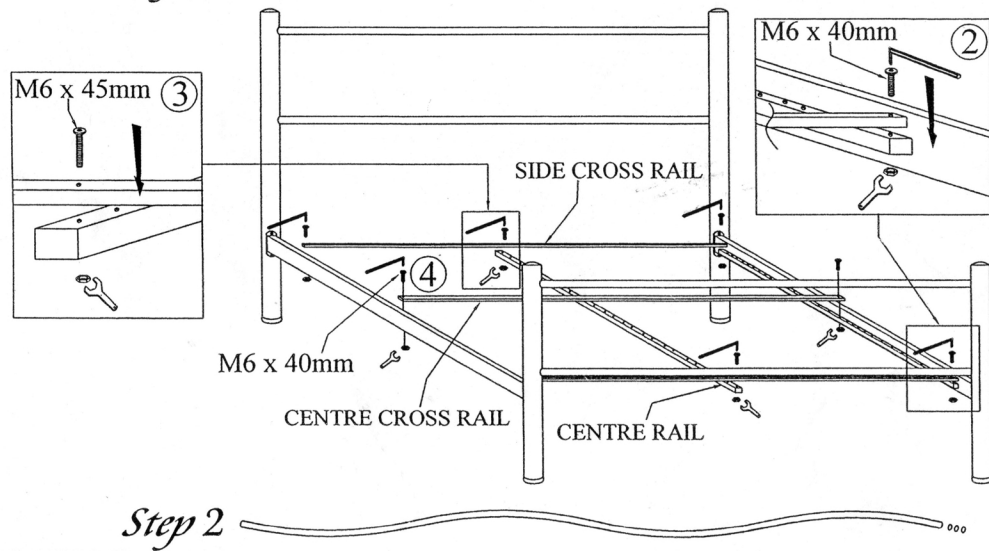

MODEL :METAL POST / SPRUNG WOOD BED BASE

SIZE :SMALL DOUBLE / DOUBLE / QUEEN / KING SINGLE / KING BED

ASSEMBLY INSTRUCTION

Part List							Hardware								
HEAD BOARD	FOOT BOARD	SIDE RAIL	CROSS RAIL	CENTRE RAIL	SUPPORT LEG	SPRUNG WOOD	WOOD CAP	WOOD CAP	M6 X 45mm	M6 X 40mm	M6 X 25mm	M6 HEX NUT	SPANNER	ALLEN KEY M4	
1 pcs	1 pcs	2 pcs	3 HOLE 3 pcs	1 pcs	3 pcs	24 pcs	24 pcs	12 pcs	3 pcs	11 pcs	8 pcs	14 pcs	1 pcs	1 pcs	