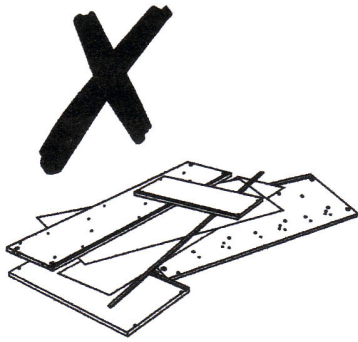

Julian Bowen Limited

Versailles Trundle - 90cm

Assembly Instructions

Julian Bowen Limited
(01623 727374)

HARDWARE

8x

8x

4x

4x

2x

1x

PARTS

Safety Advice

Please take the time to carefully read through the whole of these instructions before you commence.

Keep these instructions for future reference.

Unpack, inspect and check off all of the contents.