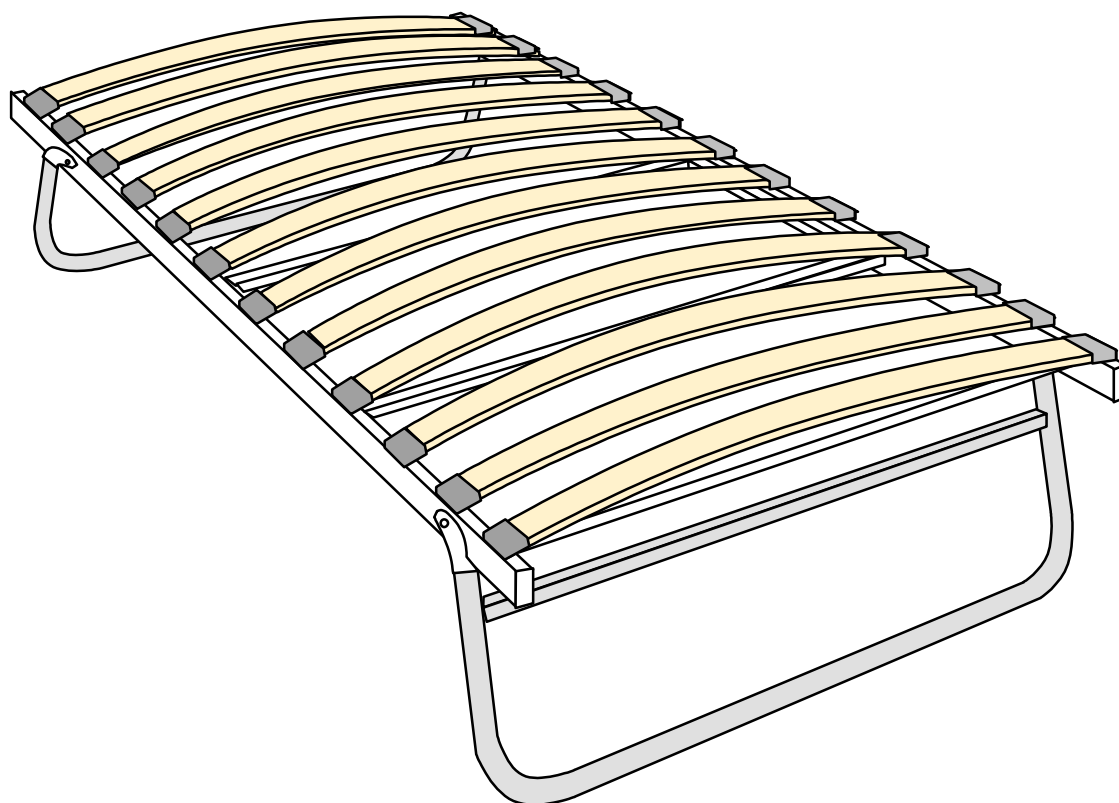

Julian Bowen Limited

Versailles Trundle - 90cm

Assembly Instructions

Julian Bowen Limited
(01623 727374)

HARDWARE

8x

8x

4x